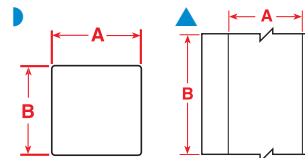

GENERAL COMMUNICATION IDENTIFICATION

Permanent Glossy Polyester (B-422),
Clear Polyester (B-430), Rough Surface Clear Polyester (B432),
Vinyl (B-439), Ultra-Aggressive Matte White Polyester (B-489)